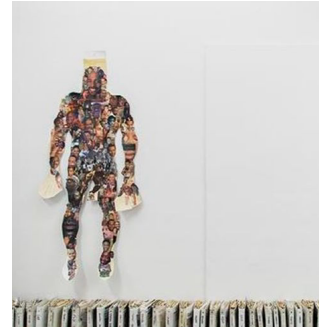

Happening

Frederick Weston

Gordon Robichaux · New York, US

28 Apr – 16 Jun 2019

ARTLAND

Product

- Artworks for Sale
- Exhibitions
- Galleries
- Artists
- Magazine
- Artland Club 2019

Company

- About
- Terms of Service
- Privacy Policy

Partners

- Artland for
- Press Kit

© Artland ApS. All rights reserved.