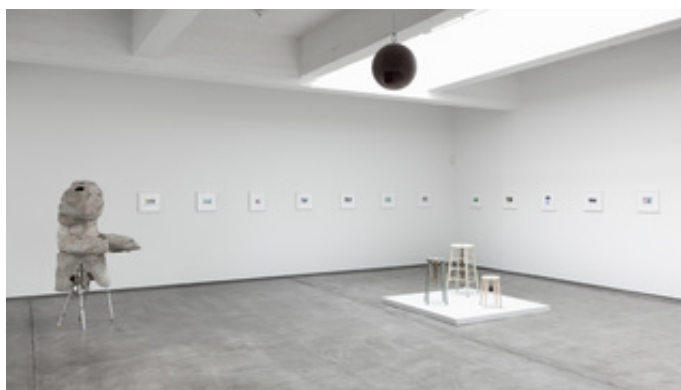

@[Paula Cooper Gallery, 521 W 21st Street](#)

521 W 21st Street NY, NY 10011

USA

MARCH 19 – APRIL 25, 2015

installation views

Douglas Huebler, Crocodile Tears: Buried Treasure (Seurat), 1985, ink on paper, black and white photograph, oil on canvas, left, text & photo framed: 21 x 17 in. (53.3 x 43.2 cm); center, text framed: 21 x 17 in. (53.3 x 43.2 cm); right, canvas framed: 25 3/4 x 35 3/4 in. (65.4 x 90.8 cm); overall: 25 3/4 x 83 1/4 in. (65.4 x 211.5 cm)