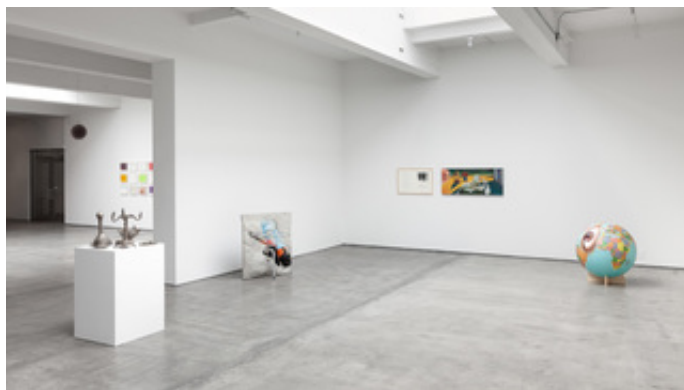

@[Paula Cooper Gallery, 521 W 21st Street](#)

521 W 21st Street NY, NY 10011

USA

MARCH 19 – APRIL 25, 2015

installation views

Douglas Huebler, Crocodile Tears: Buried Treasure (Seurat), 1985, ink on paper, black and white photograph, oil on canvas, left, text & photo framed: 21 x 17 in. (53.3 x 43.2 cm); center, text framed: 21 x 17 in. (53.3 x 43.2 cm); right, canvas framed: 25 3/4 x 35 3/4 in. (65.4 x 90.8 cm); overall: 25 3/4 x 83 1/4 in. (65.4 x 211.5 cm)