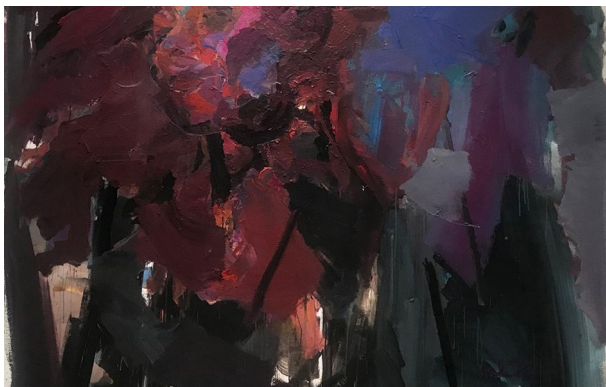

This exhibition, according to curator Natasha Gasparian, “invites the viewer to engage in an activity which has been under increasing duress – to look, seriously and quietly, and see.” The curatorial approach distinguishes itself by valuing observation over explanation.

(<https://www.gallery.com.lb/wp-content/uploads/2019/05/Afaf-Zurayk-Beings-Oil-on-canvas-100x100-2019.jpg>)

(<https://www.gallery.com.lb/wp-content/uploads/2019/05/Afaf-Zurayk-Quietude-Pencil-on-canvas-140x200-2018-1.jpg>)

(<https://www.gallery.com.lb/wp-content/uploads/2019/05/Fadia-Haddad-“Landscapes”-series-Pigments-and-acrylic-on-canvas-89x116-2014-1.jpg>)

(<https://www.gallery.com.lb/wp-content/uploads/2019/05/Ginane-Makki-Bacho-Center-steel-2014-1.jpg>)