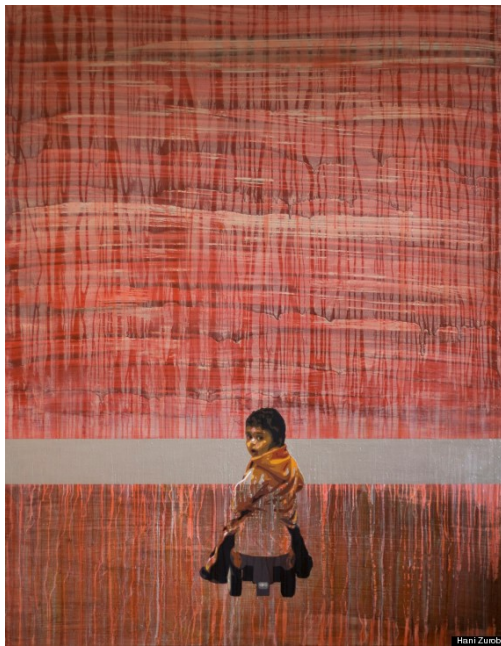

Hani Zurob "Flying Lesson#3" Image © of the artist.