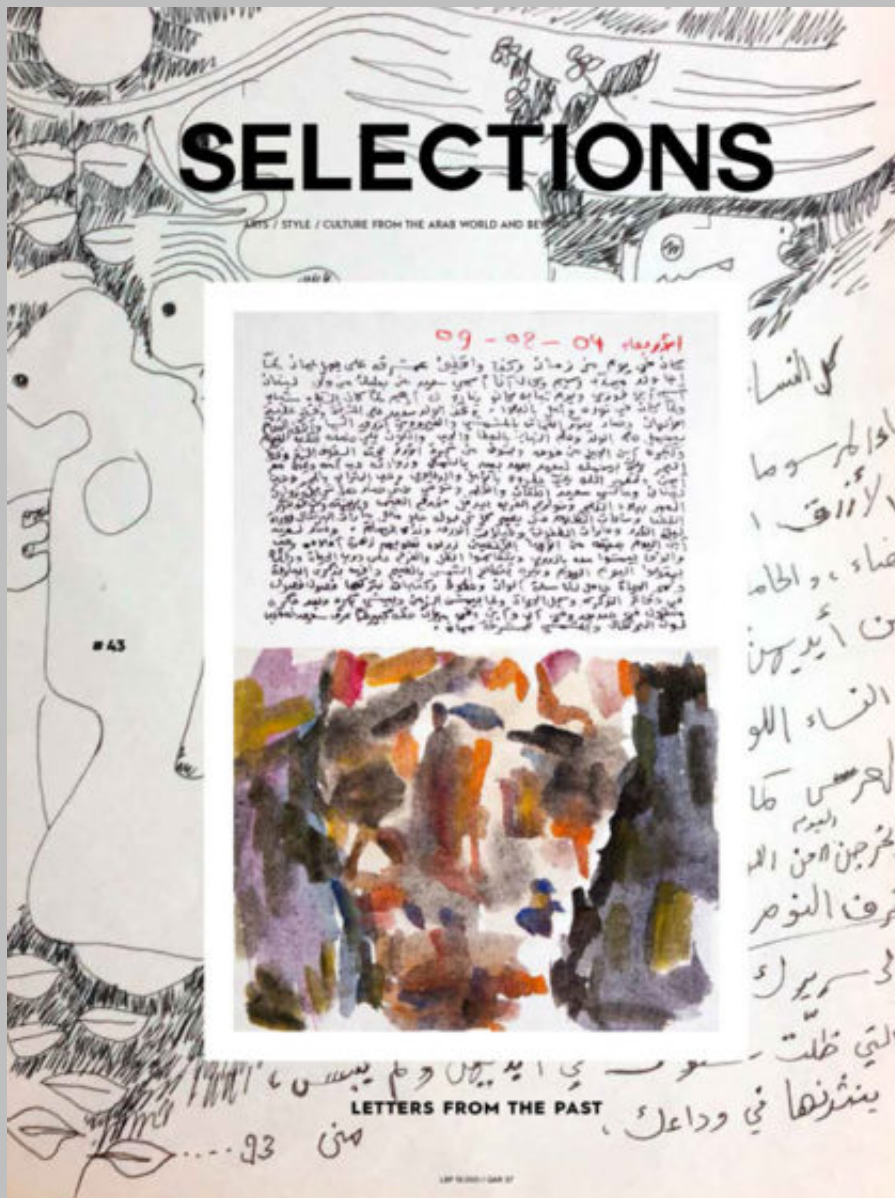

+970 597 994997

Website:

<http://zawyeh.net/>

« IN FACT | Elgiz Collection

ESSAI BY MARY-LYNN MASSOUD AND RASHA NAWAM »

BACKSTAGE

The grand opening of the majestic Louvre Abu Dhabi proved to be the perfect finale to an incredibly busy 2017,